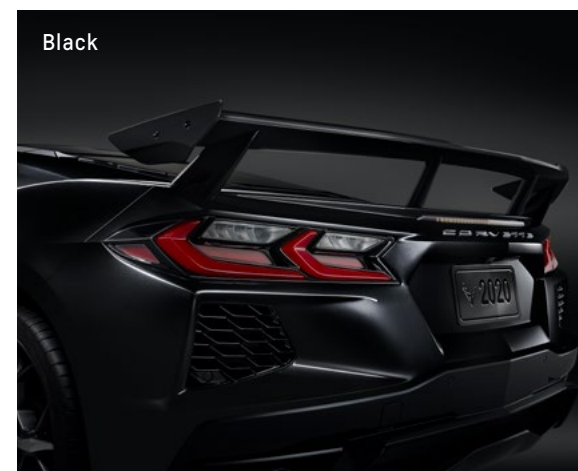

1

3 FRONT GRILLE PROTECTIVE SCREENS BY SCRAPE ARMOR¹

The custom car grille screen kit has been designed to enhance your Stingray's exterior appearance and help provide protection to the radiator from stones or other debris. Features quick-release fasteners that can be removed with a flathead screwdriver for cleaning or track use. Available for Stingray.