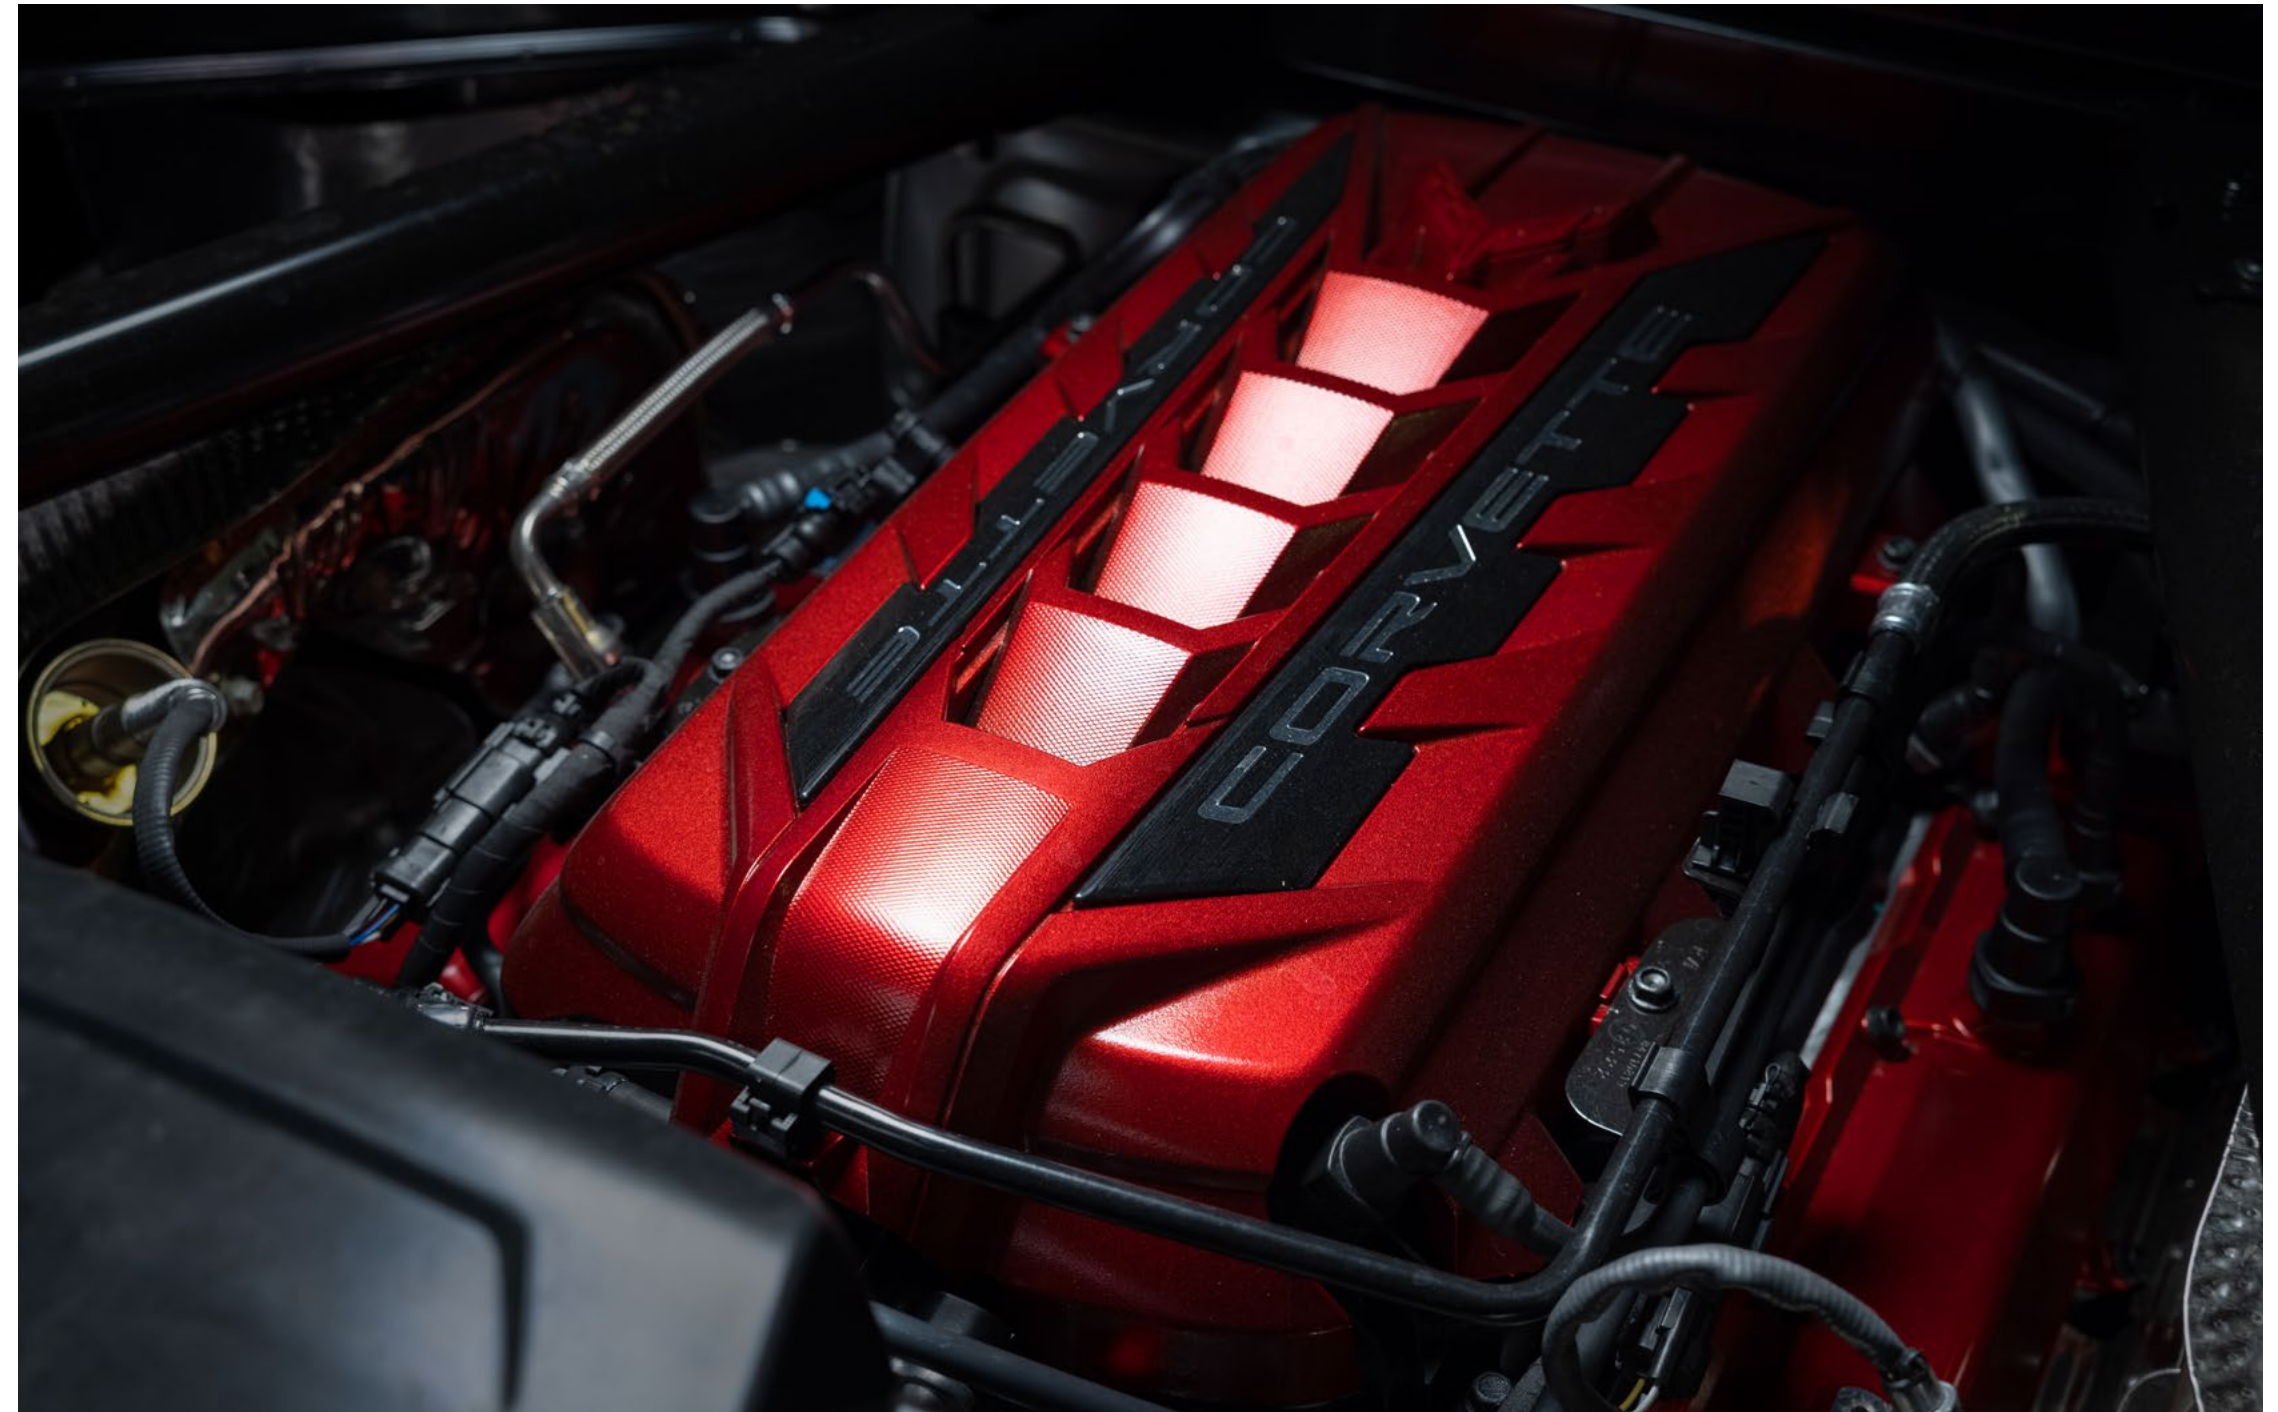

POWER ON DISPLAY.

6.2L ENGINE COVER IN EDGE RED

Elevate the underhood appearance of your Corvette to the next level with the one-piece Engine Cover. While it helps provide protection for your engine from dirt and debris, it also augments the mid-engine of your Corvette with a stylish upgrade. Features a Grained Insert with Embossed Corvette Lettering along with the Crossed Flags logo. Also available in Sterling Silver. Available for Stingray.