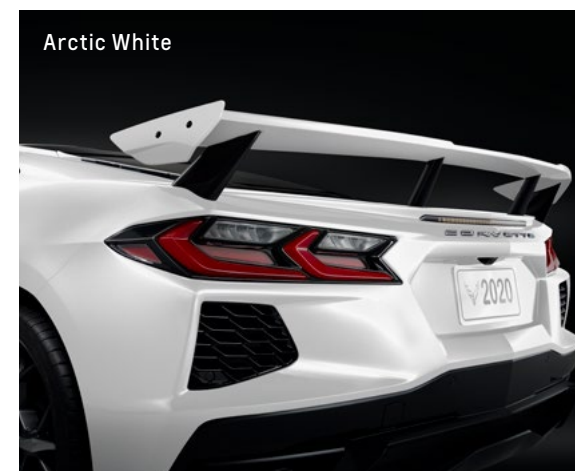

CONQUER THE ROAD.

1 GROUND EFFECTS KIT IN BLACK

Precision built for a perfect fit. These mold-in-color Ground Effects help protect your Corvette from stone impingement and other damage. Includes Front Splitter and Rocker Panel Moldings. Available for Stingray.

2 HIGH WING SPOILER

Enhance the performance and intensify the design of your Corvette. This spoiler, when installed with a Ground Effects Package from Chevrolet Accessories, increases total downforce up to 25 lbs. of force at 180 mph compared to Z51. Available for Stingray.

1

3 FRONT GRILLE PROTECTIVE SCREENS BY SCRAPE ARMOR¹

The custom car grille screen kit has been designed to enhance your Stingray's exterior appearance and help provide protection to the radiator from stones or other debris. Features quick-release fasteners that can be removed with a flathead screwdriver for cleaning or track use. Available for Stingray.

2

- Associated Accessory.

¹ Non-GM warranty. Limited warranty by Scrape Armor® For more information, contact your dealer.