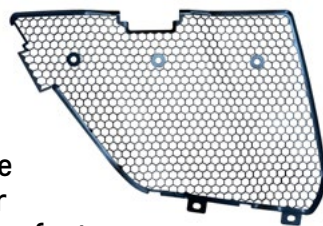

CONQUER THE ROAD.

1 GROUND EFFECTS KIT IN BLACK

Precision built for a perfect fit. These mold-in-color Ground Effects help protect your Corvette from stone impingement and other damage. Includes Front Splitter and Rocker Panel Moldings. Available for Stingray.

2 HIGH WING SPOILER

Enhance the performance and intensify the design of your Corvette. This spoiler, when installed with a Ground Effects Package from Chevrolet Accessories, increases total downforce up to 25 lbs. of force at 180 mph compared to Z51. Available for Stingray.

1

3 FRONT GRILLE PROTECTIVE SCREENS BY SCRAPE ARMOR¹

The custom car grille screen kit has been designed to enhance your Stingray's exterior appearance and help provide protection to the radiator from stones or other debris. Features quick-release fasteners that can be removed with a flathead screwdriver for cleaning or track use. Available for Stingray.

2

- Associated Accessory.

¹ Non-GM warranty. Limited warranty by Scrape Armor® For more information, contact your dealer.